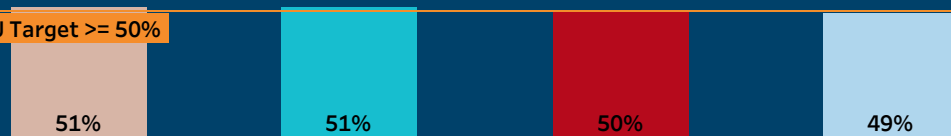

Outreach (Community Service & Volunteerism)

SVSU Target $\geq 50\%$

Source: National Survey for Student Engagement (NSSE)