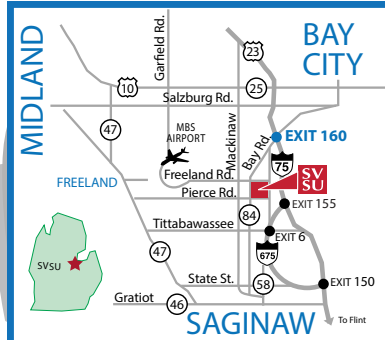

SV SU SAGINAW VALLEY STATE UNIVERSITY

7400 Bay Road • University Center, MI 48710
(For GPS, please use 7400 Bay Road • Saginaw, MI 48604)

For information, call (989) 964-4000 #7

SVSU = SVSU Mobile Lab

- = Handicap drop-off/pick-up Ryder Center
- = Ryder handicap entrance (1st floor, under ramp)
- = Emergency Call Station
- = Passenger vehicles only / NO trailers (Lots C, C1, E & R)
- = Team Bus: am drop / pm pick-up

CAMPUS TOURS

We will have tour guides available at any time at the Admissions table on the second floor of the Arena.
Or sign up at svsu.edu/firstatsvsu

MARSHALL M. FREDERICKS SCULPTURE MUSEUM
M/F 11a-5p • S 12-5p
Experience our amazing museum; Tour the galleries and drop in for hands-on art activities;
MarshallFredericks.org