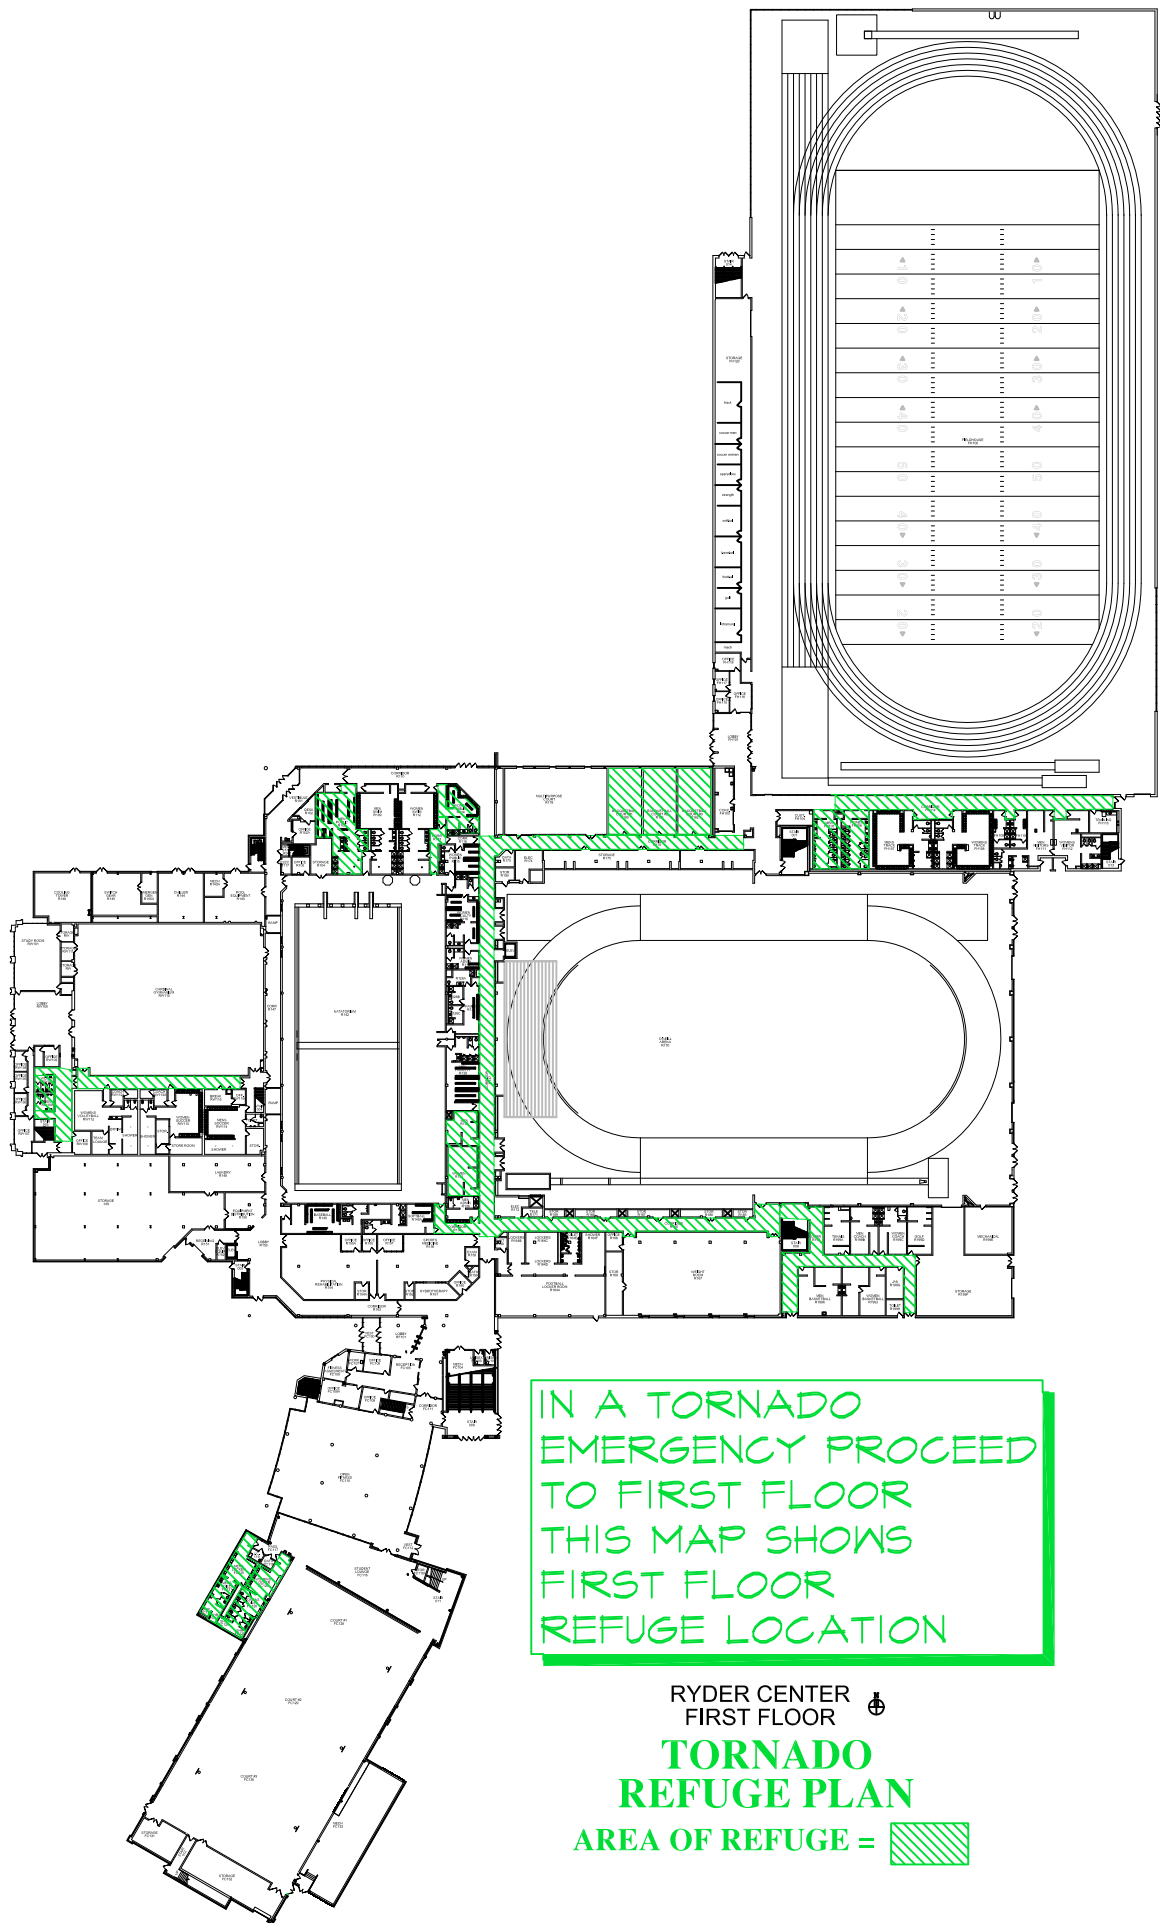

RYDER CENTER
FIRST FLOOR

RYDER CENTER
FIRST FLOOR

**TORNADO
REFUGE PLAN**

AREA OF REFUGE = 

IN A TORNADO
EMERGENCY PROCEED
TO FIRST FLOOR
THIS MAP SHOWS
FIRST FLOOR
REFUGE LOCATION

RYDER CENTER
FIRST FLOOR

TORNADO REFUGE PLAN

AREA OF REFUGE = 