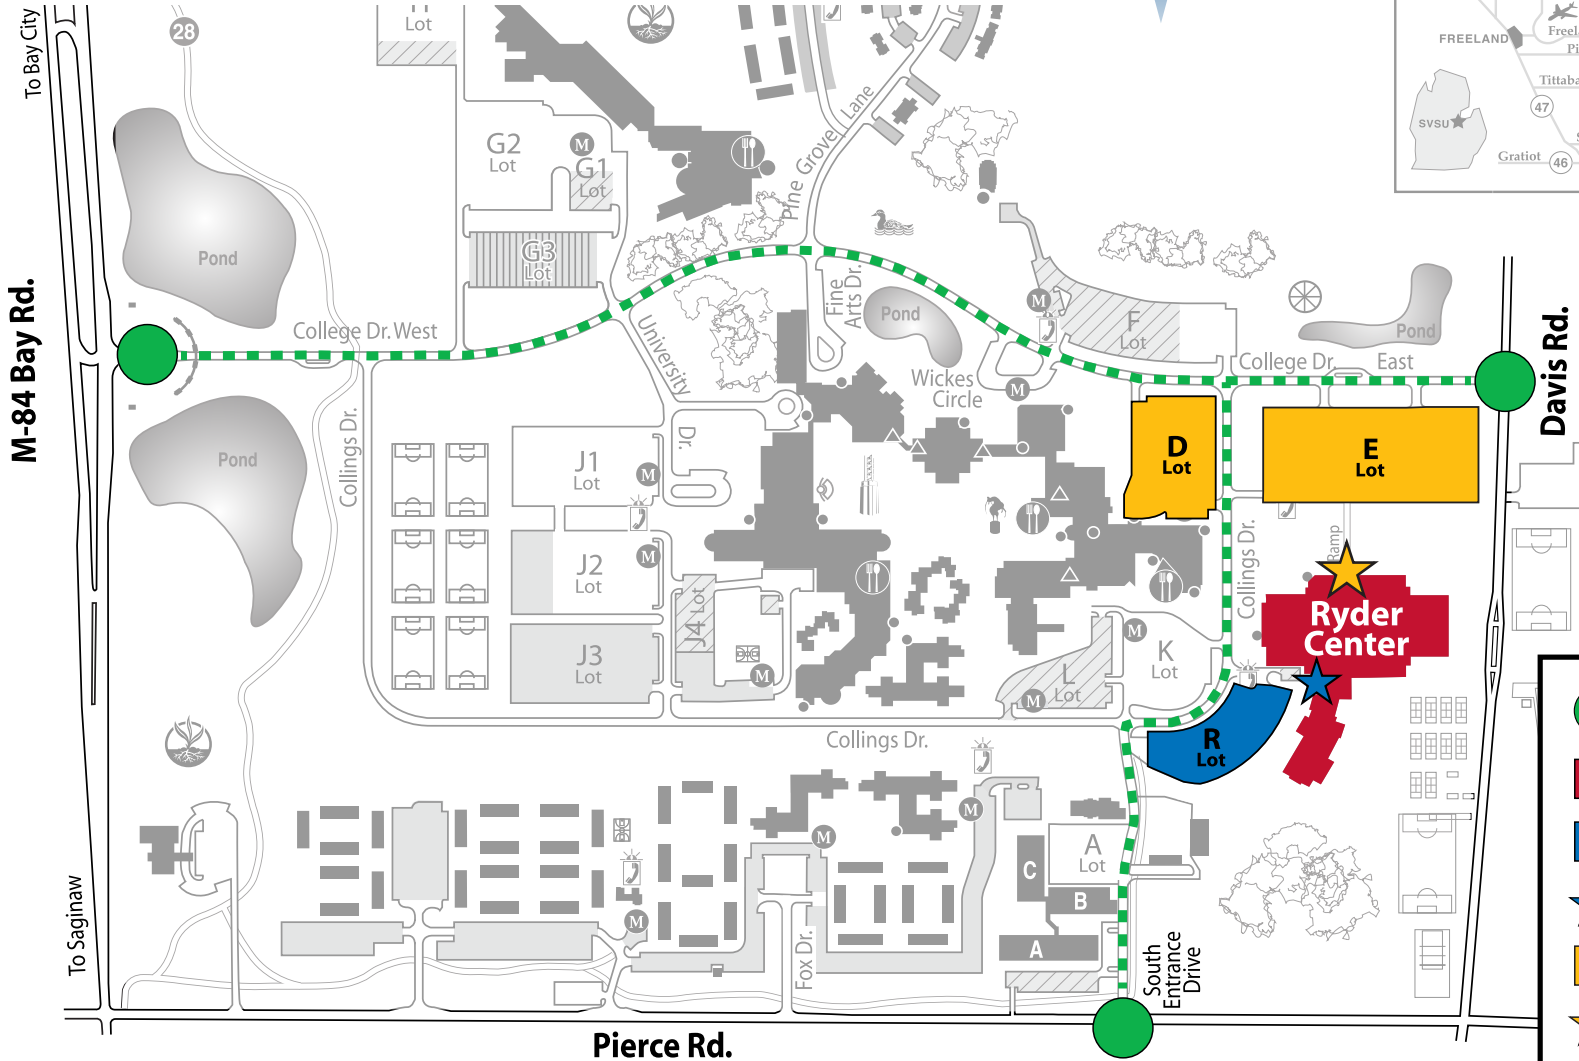

Commencement Event Map

-  **Campus Entrances**
-  **Commencement in Ryder Center**
-  **Disability Parking**
-  **Disability Entrance**
-  **General Parking**
-  **General Entrance**

SVSU does not discriminate based on race, religion, color, gender, sexual orientation, national origin, age, physical impairment, disability or veteran status in the provision of education, employment and other services.

 *Smoking is permissible only in lettered and residential parking lots, at least 25 ft. from any building.*