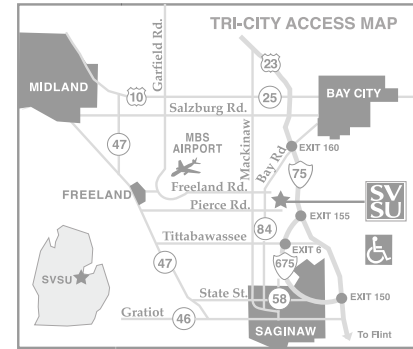

Commencement Event Map

-  **Campus Entrances**
-  **Commencement in Ryder Center**
-  **Disability Parking**
-  **Disability Entrance**
-  **General Parking**
-  **General Entrance**

SVSU does not discriminate based on race, religion, color, gender, sexual orientation, national origin, age, physical impairment, disability or veteran status in the provision of education, employment and other services.

 *Smoking is permissible only in lettered and residential parking lots, at least 25 ft. from any building.*