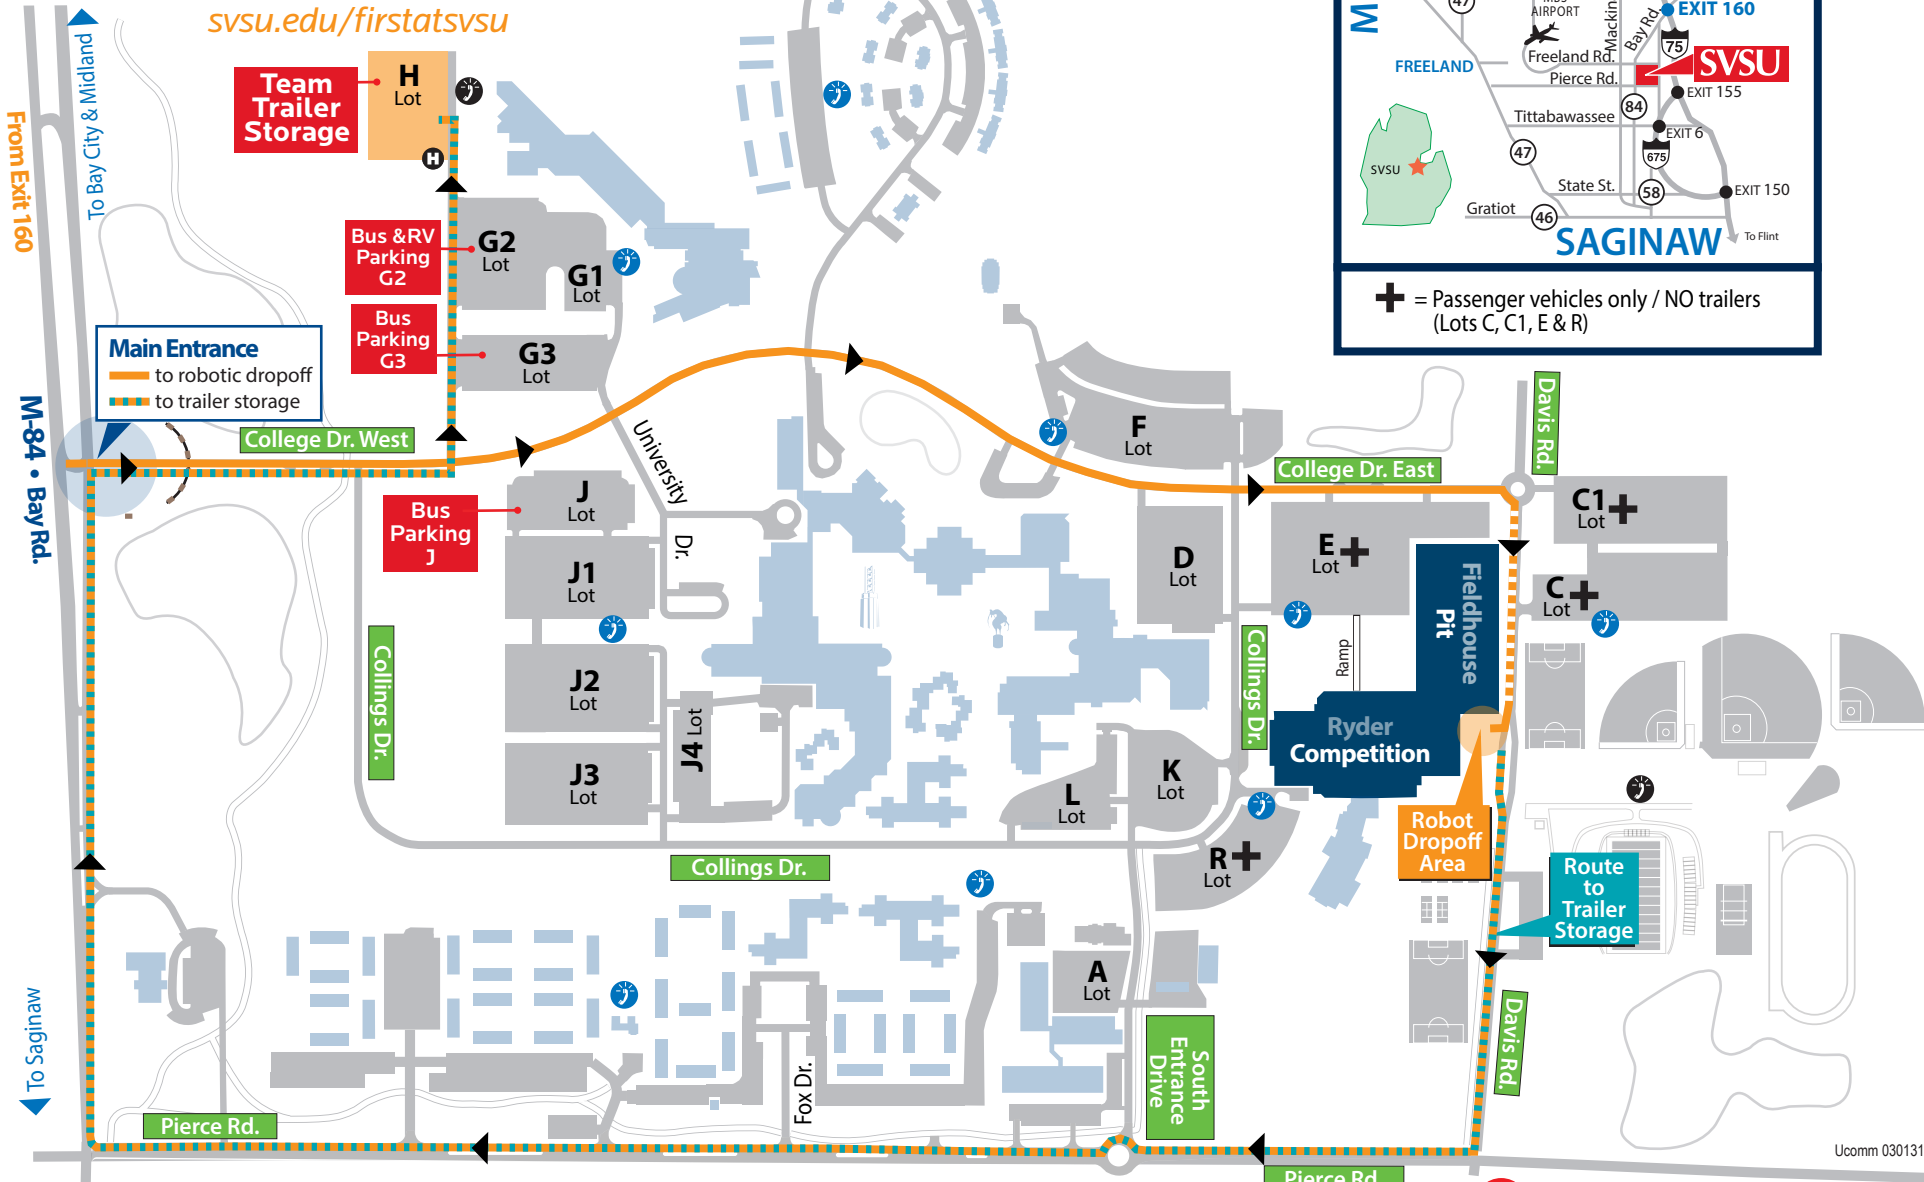

Ucomm 0301319

SVSU will provide reasonable accommodations for those persons with disabilities. Individuals who wish accommodations should contact The Conference Center at SVSU at 989-964-4348 at least three days prior to the need. SVSU does not discriminate based on race, religion, color, gender, sexual orientation, national origin, age, physical impairment, disability or veteran status in the provision of education, employment and other services.

Smoking is permissible only in lettered and residential parking lots, at least 25 ft. from any building.