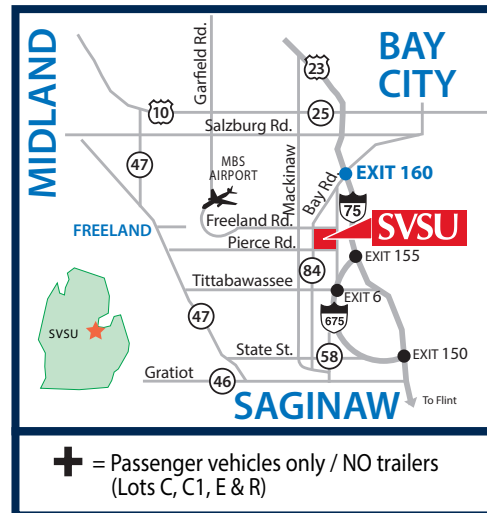

+ = Passenger vehicles only / NO trailers
(Lots C, C1, E & R)