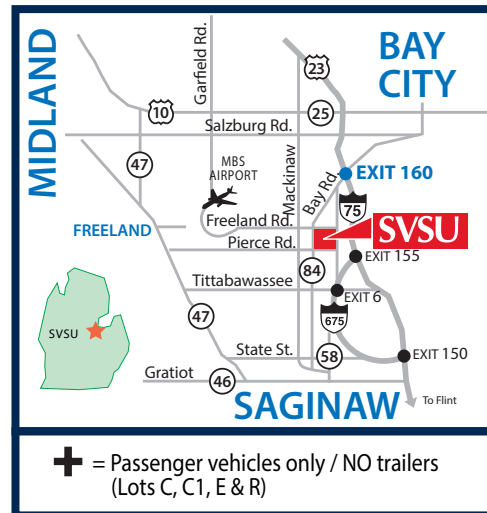

ROBOTICS DROP-OFF & TRAILER STORAGE

SAGINAW VALLEY STATE UNIVERSITY

7400 Bay Road • University Center, MI 48710
(For GPS, please use 7400 Bay Road • Saginaw, MI 48604)

svsu.edu/firstatsvsu

+ = Passenger vehicles only / NO trailers
(Lots C, C1, E & R)

Smoking is permissible only in lettered and residential parking lots, at least 25 ft. from any building.

ROBOTICS DROP-OFF & TRAILER STORAGE

SAGINAW VALLEY STATE UNIVERSITY

7400 Bay Road • University Center, MI 48710
(For GPS, please use 7400 Bay Road • Saginaw, MI 48604)

Smoking is permissible only in lettered and residential parking lots, at least 25 ft. from any building.