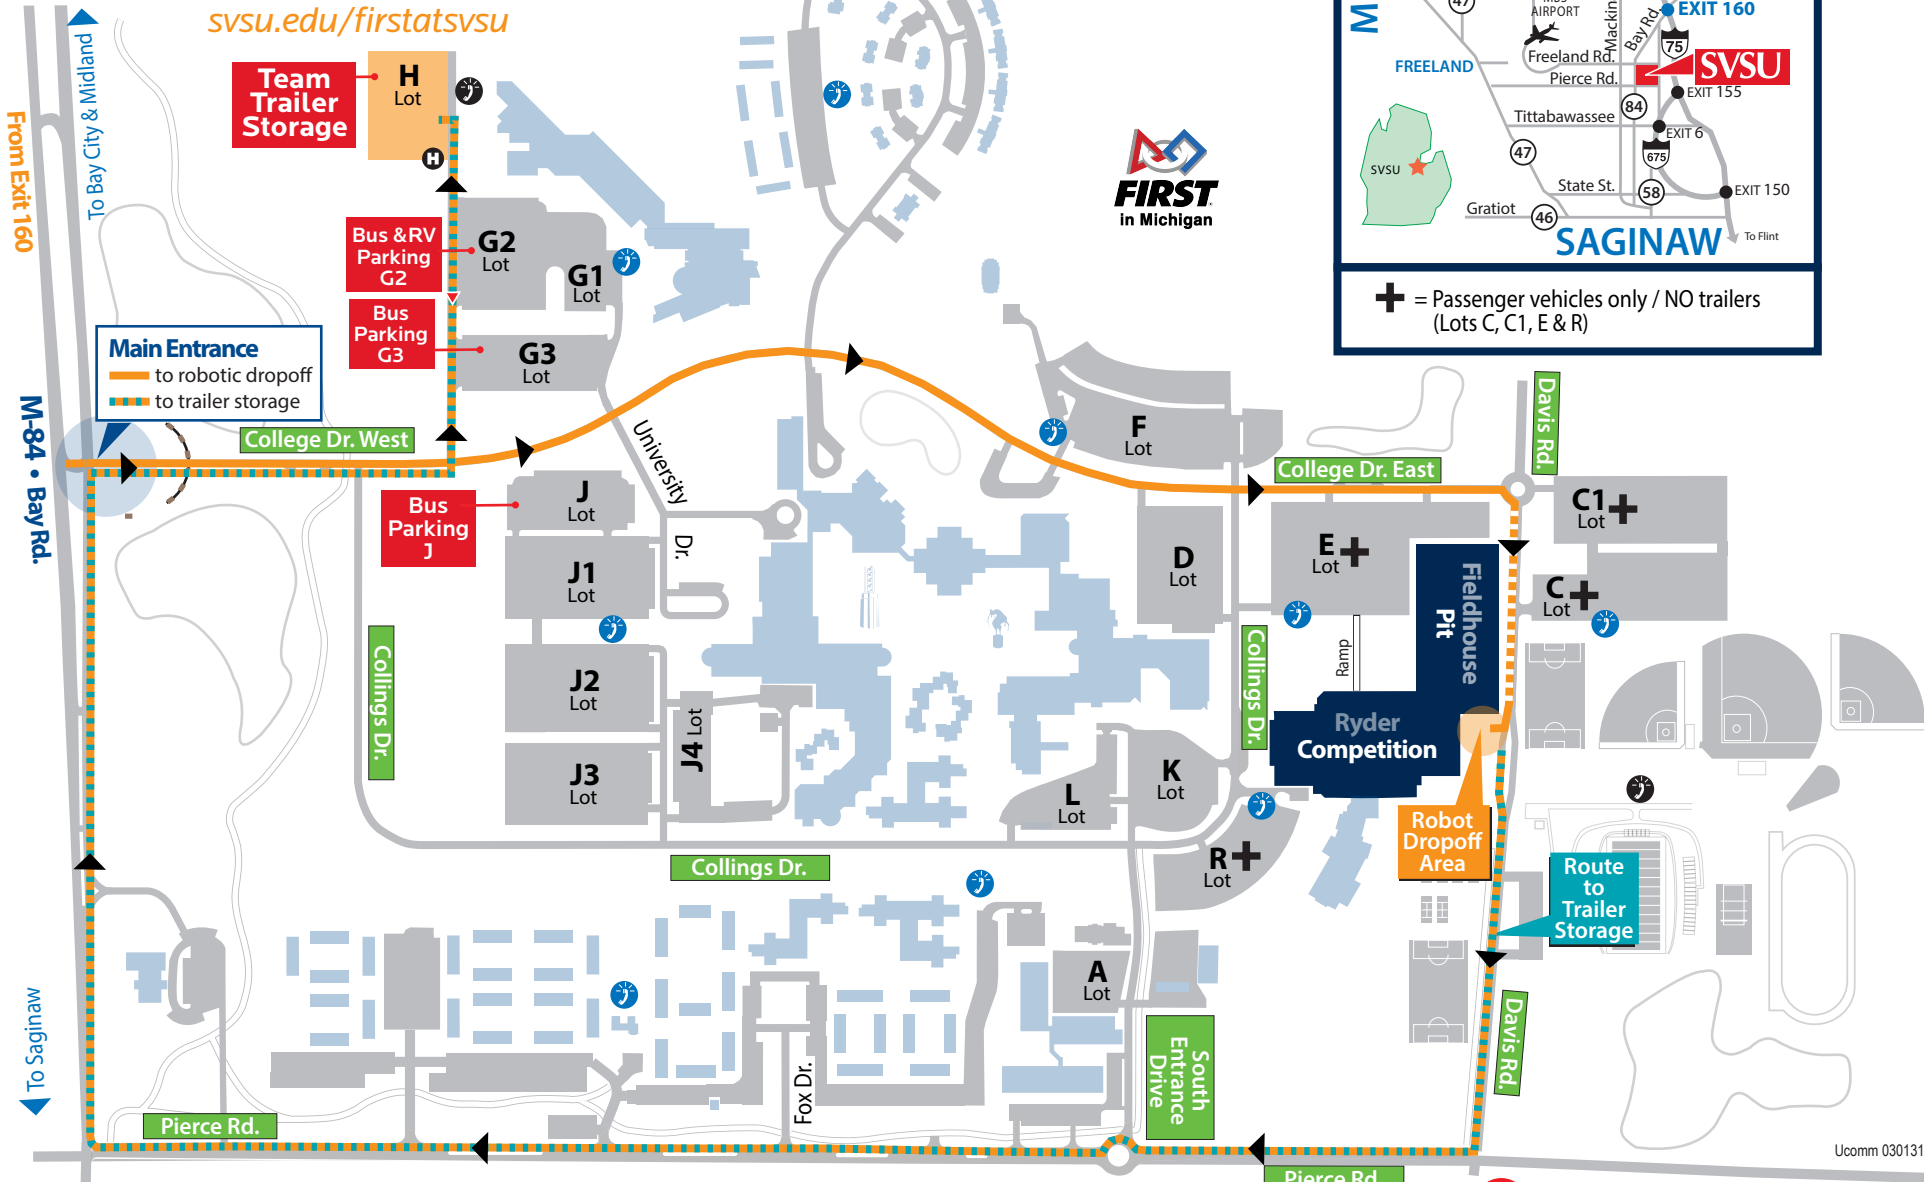

ROBOTICS DROP-OFF & TRAILER STORAGE

SAGINAW VALLEY STATE UNIVERSITY

7400 Bay Road • University Center, MI 48710
(For GPS, please use 7400 Bay Road • Saginaw, MI 48604)

svsu.edu/firstatsvsu

+ = Passenger vehicles only / NO trailers
(Lots C, C1, E & R)

Smoking is permissible only in lettered and residential parking lots, at least 25 ft. from any building.

ROBOTICS DROP-OFF & TRAILER STORAGE

SAGINAW VALLEY STATE UNIVERSITY

7400 Bay Road • University Center, MI 48710
(For GPS, please use 7400 Bay Road • Saginaw, MI 48604)

Smoking is permissible only in lettered and residential parking lots, at least 25 ft. from any building.