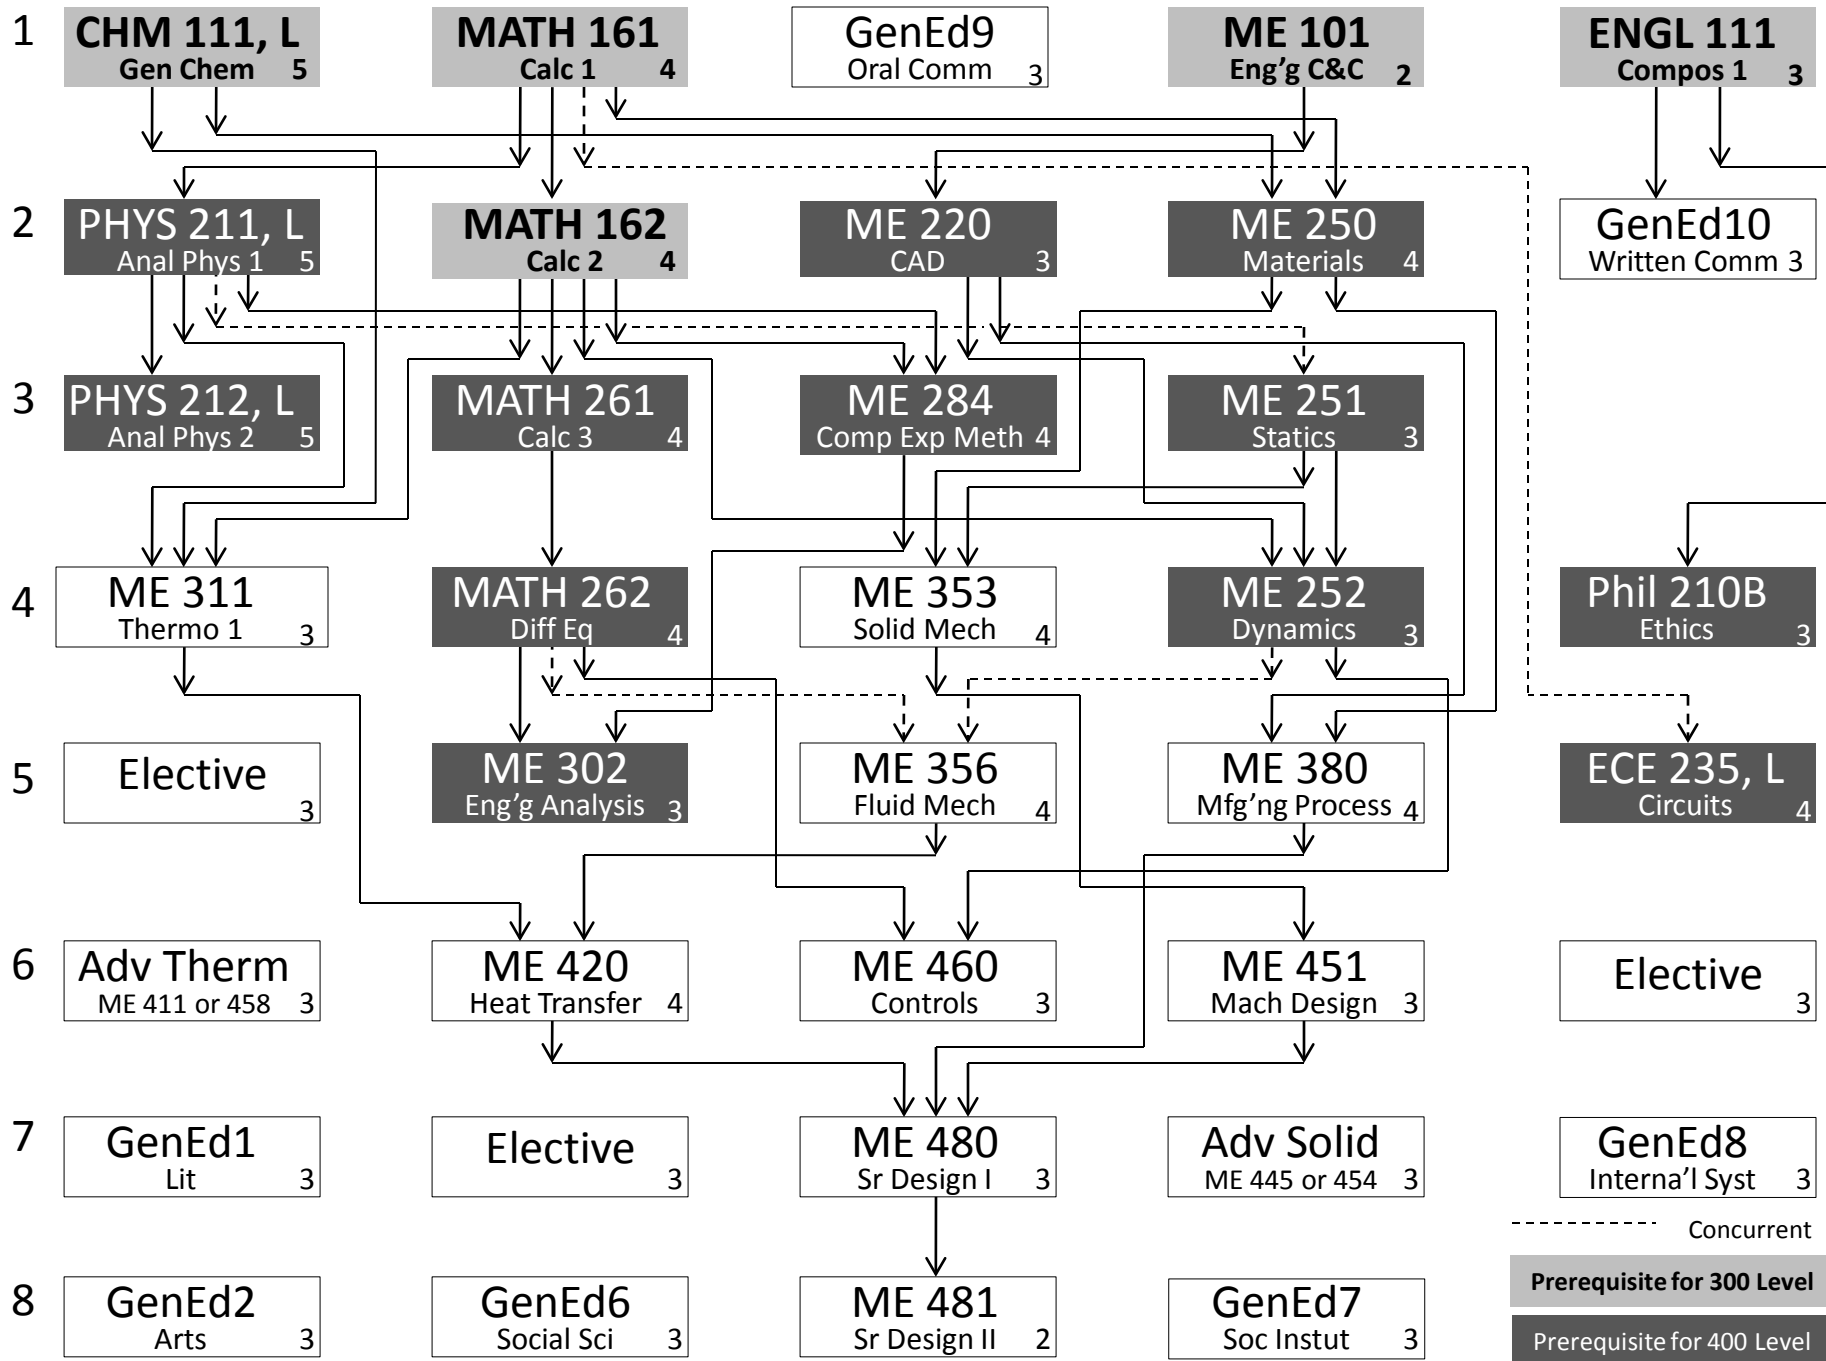

# Mechanical Engineering Department Course Prerequisites

Fall & Winter Terms Numbered

## Basic Skills

----- Concurrent

**Prerequisite for 300 Level**

**Prerequisite for 400 Level**