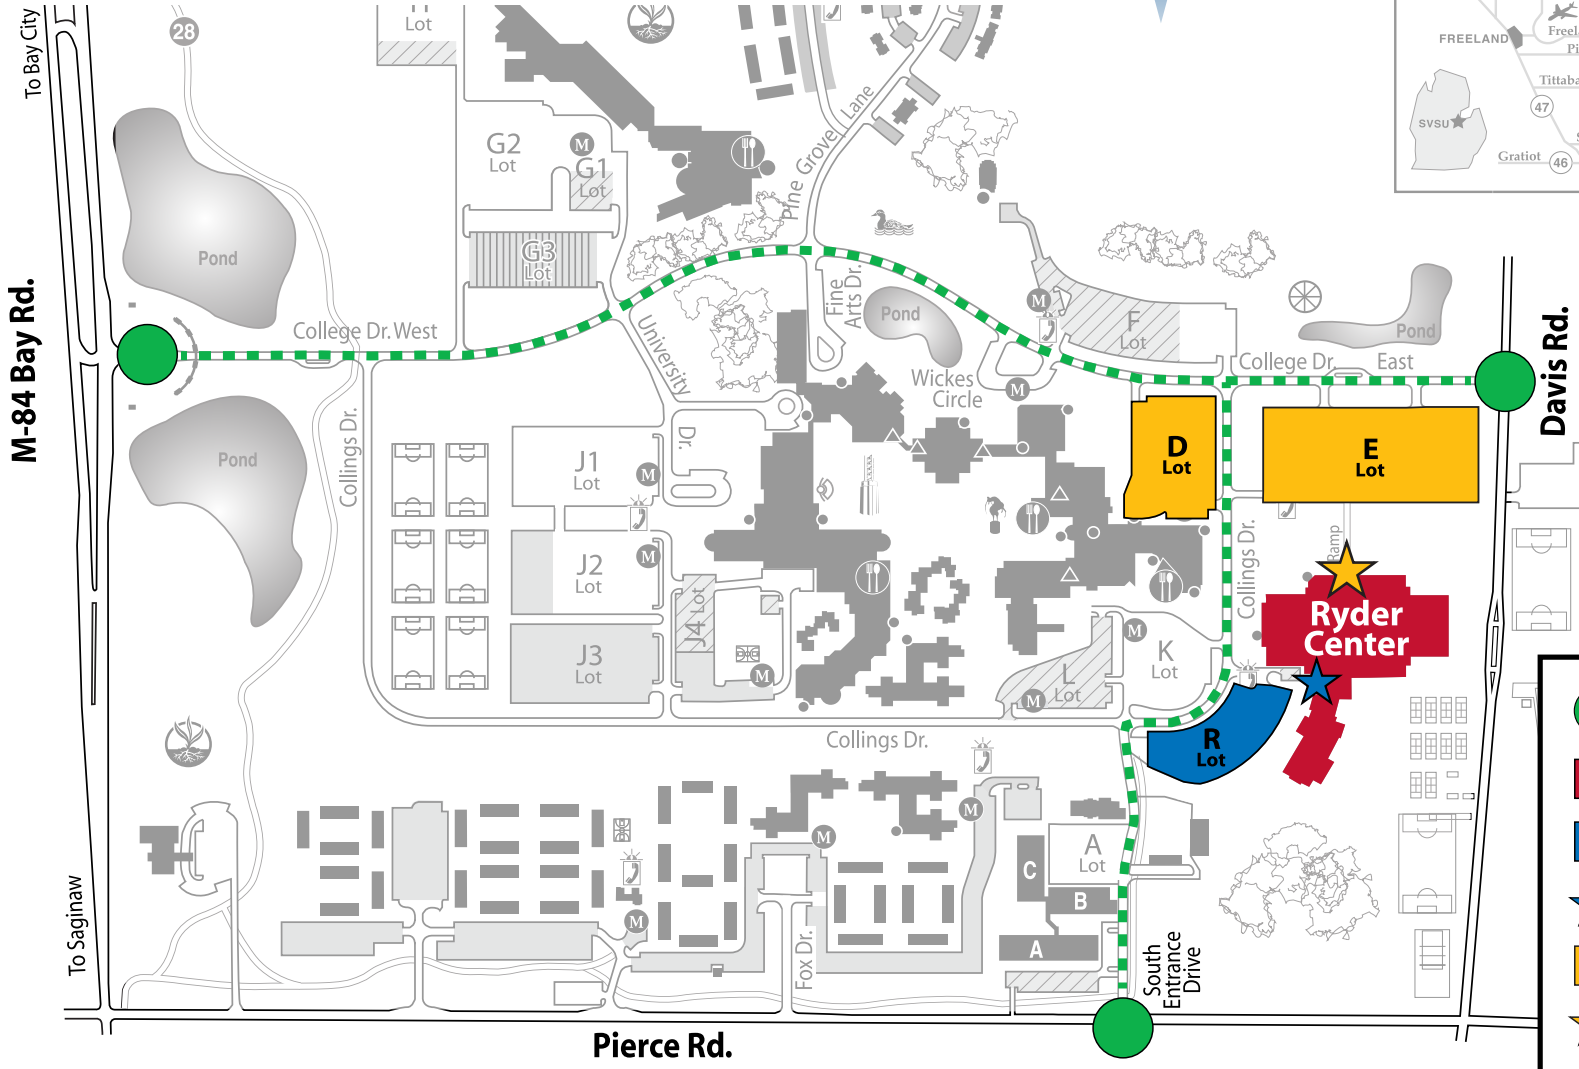

Commencement Event Map

-  **Campus Entrances**
-  **Commencement in Ryder Center**
-  **Disability Parking**
-  **Disability Entrance**
-  **General Parking**
-  **General Entrance**

SVSU does not discriminate based on race, religion, color, gender, sexual orientation, national origin, age, physical impairment, disability or veteran status in the provision of education, employment and other services.

 *Smoking is permissible only in lettered and residential parking lots, at least 25 ft. from any building.*