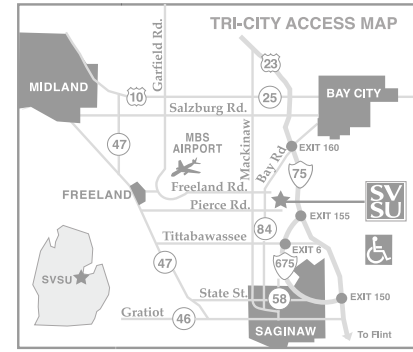

Commencement Event Map

-  **Campus Entrances**
-  **Commencement in Ryder Center**
-  **Disability Parking**
-  **Disability Entrance**
-  **General Parking**
-  **General Entrance**

SVSU does not discriminate based on race, religion, color, gender, sexual orientation, national origin, age, physical impairment, disability or veteran status in the provision of education, employment and other services.

 *Smoking is permissible only in lettered and residential parking lots, at least 25 ft. from any building.*