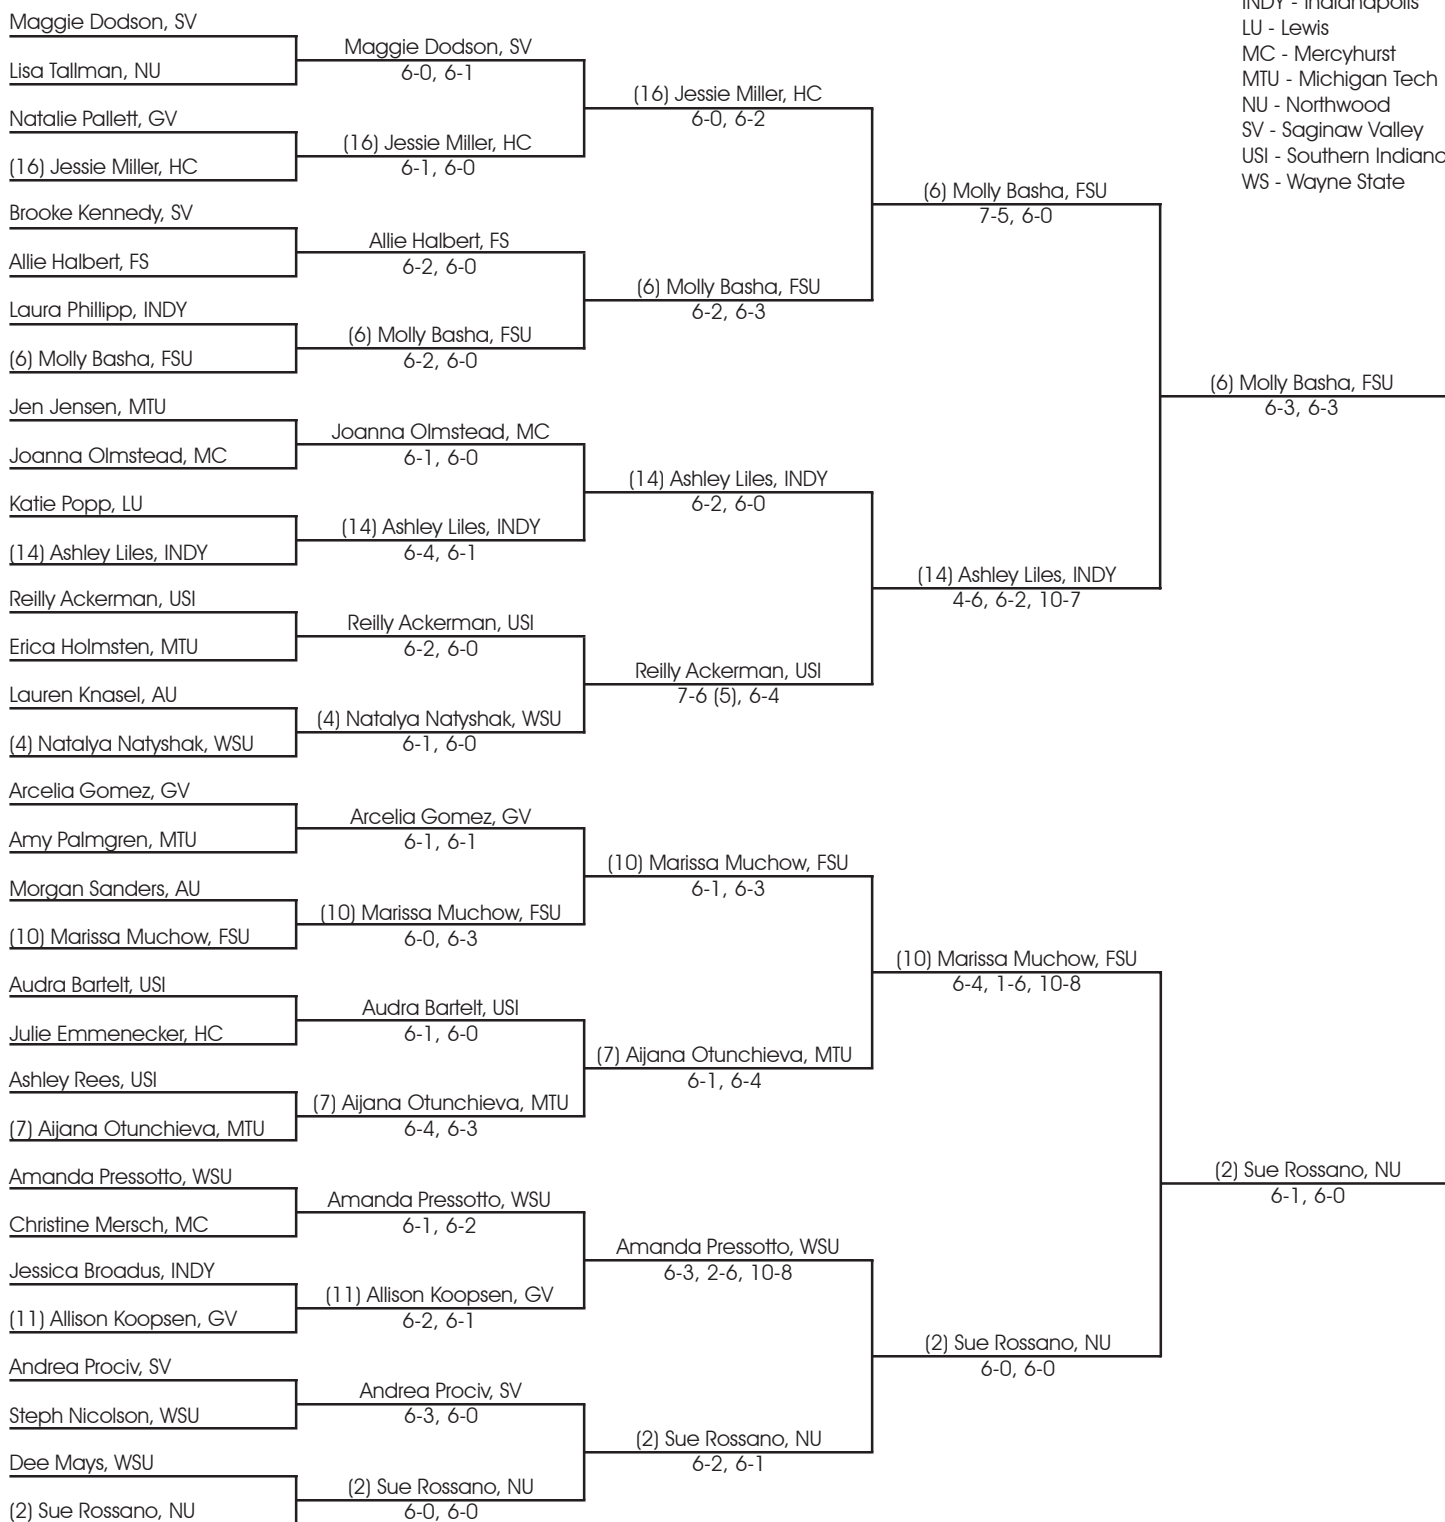

ITA Great Lakes Women's Division II Championship

Hosted By Northwood University

Singles Draw - Top Half

AU - Ashland
 FSU - Ferris State
 GV - Grand Valley
 HC - Hillsdale
 INDY - Indianapolis
 LU - Lewis
 MC - Mercyhurst
 MTU - Michigan Tech
 NU - Northwood
 SV - Saginaw Valley
 USI - Southern Indiana
 WS - Wayne State

Seeded Players:

- | | | | |
|----------------------------------|-------------------------------------|-----------------------------------|-------------------------------------|
| 1. Charity Siegmund, Mercyhurst | 5. Kristina Bogdanovic, Northwood | 9. Marie Cameron, Grand Valley | 13. Natalie Paparella, Mercyhurst |
| 2. Sue Rossano, Northwood | 6. Molly Basha, Ferris State | 10. Marissa Muchow, Ferris State | 14. Ashley Liles, Indianapolis |
| 3. Yuliya Kuznets, Lewis | 7. Aijana Otunchieva, Michigan Tech | 11. Allison Koopsen, Grand Valley | 15. Sara Wilhoite, Southern Indiana |
| 4. Natalya Natyshak, Wayne State | 8. Monika Malinska, Michigan Tech | 12. Haleema Syed, Wayne State | 16. Jessie Miller, Hillsdale |

ITA Great Lakes Women's Division II Championship

Hosted By Northwood University

Singles Draw - Bottom Half

AU - Ashland
 FSU - Ferris State
 GV - Grand Valley
 HC - Hillsdale
 INDY - Indianapolis
 LU - Lewis
 MC - Mercyhurst
 MTU - Michigan Tech
 NU - Northwood
 SV - Saginaw Valley
 USI - Southern Indiana
 WS - Wayne State