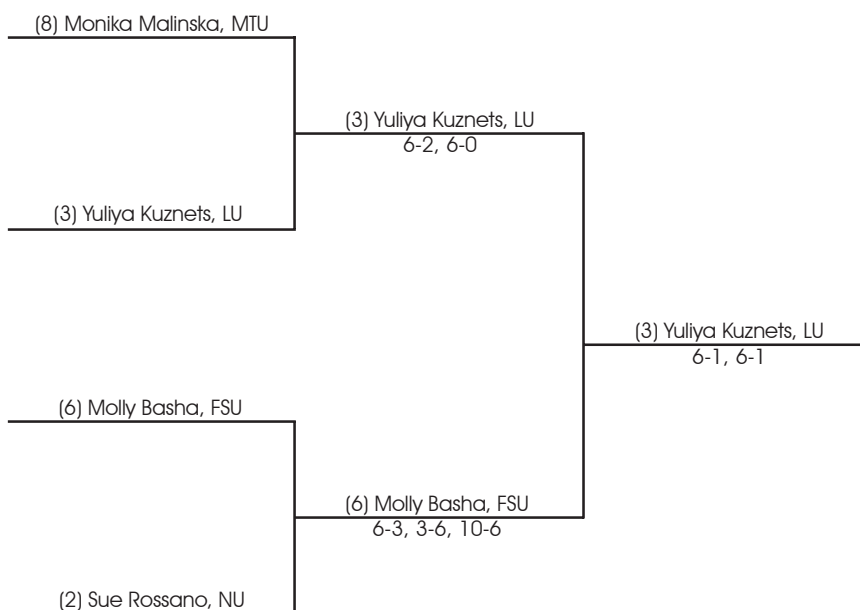

ITA Great Lakes Women's Division II Championship

Hosted By Northwood University

Singles Draw - Bottom Half

AU - Ashland
 FSU - Ferris State
 GV - Grand Valley
 HC - Hillsdale
 INDY - Indianapolis
 LU - Lewis
 MC - Mercyhurst
 MTU - Michigan Tech
 NU - Northwood
 SV - Saginaw Valley
 USI - Southern Indiana
 WS - Wayne State

Seeded Players:

- | | | | |
|----------------------------------|-------------------------------------|-----------------------------------|-------------------------------------|
| 1. Charity Siegmund, Mercyhurst | 5. Kristina Bogdanovic, Northwood | 9. Marie Cameron, Grand Valley | 13. Natalie Paparella, Mercyhurst |
| 2. Sue Rossano, Northwood | 6. Molly Basha, Ferris State | 10. Marissa Muchow, Ferris State | 14. Ashley Liles, Indianapolis |
| 3. Yuliya Kuznets, Lewis | 7. Aijana Otunchieva, Michigan Tech | 11. Allison Koopsen, Grand Valley | 15. Sara Wilhoite, Southern Indiana |
| 4. Natalya Natyshak, Wayne State | 8. Monika Malinska, Michigan Tech | 12. Haleema Syed, Wayne State | 16. Jessie Miller, Hillsdale |

ITA Great Lakes Women's Division II Championship

Hosted By Northwood University

Singles Draw - Semifinals & Finals

AU - Ashland
 FSU - Ferris State
 GV - Grand Valley
 HC - Hillsdale
 INDY - Indianapolis
 LU - Lewis
 MC - Mercyhurst
 MTU - Michigan Tech
 NU - Northwood
 SV - Saginaw Valley
 USI - Southern Indiana
 WS - Wayne State