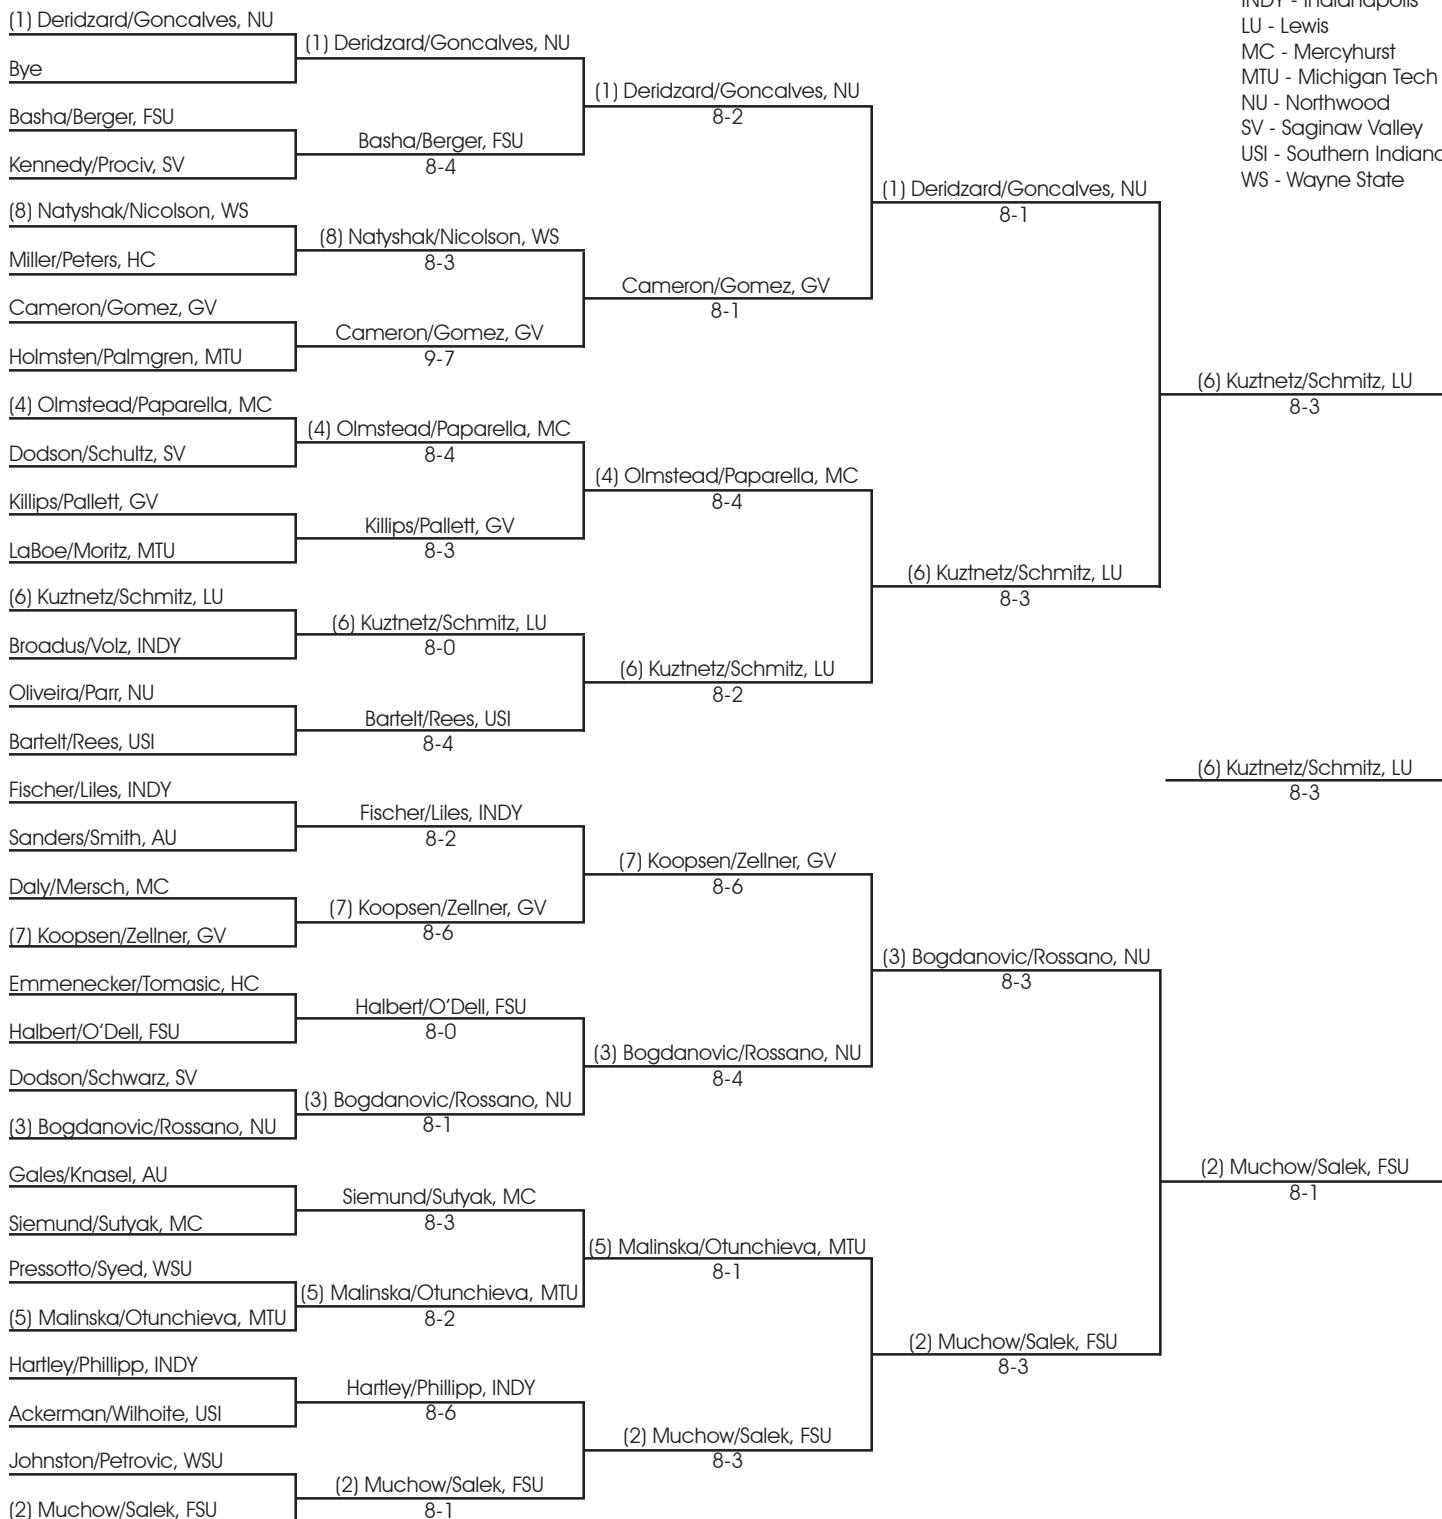

ITA Great Lakes Women's Division II Championship Hosted By Northwood University Doubles Draw

AU - Ashland
FSU - Ferris State
GV - Grand Valley
HC - Hillsdale
INDY - Indianapolis
LU - Lewis
MC - Mercyhurst
MTU - Michigan Tech
NU - Northwood
SV - Saginaw Valley
USI - Southern Indiana
WS - Wayne State

Seeded Teams:

1. Deridzard/Goncalves, Northwood 2. Muchow/Salek, Ferris State 3. Bogdanovic/Rossano, Northwood 4. Olmstead/Paparella, Mercyhurst	5. Malinska/Otunchieva, Michigan Tech 6. Kuznetz/Schmitz, Lewis 7. Koopsen/Zellner, Grand Valley 8. Natyshak/Nicolson, Wayne State