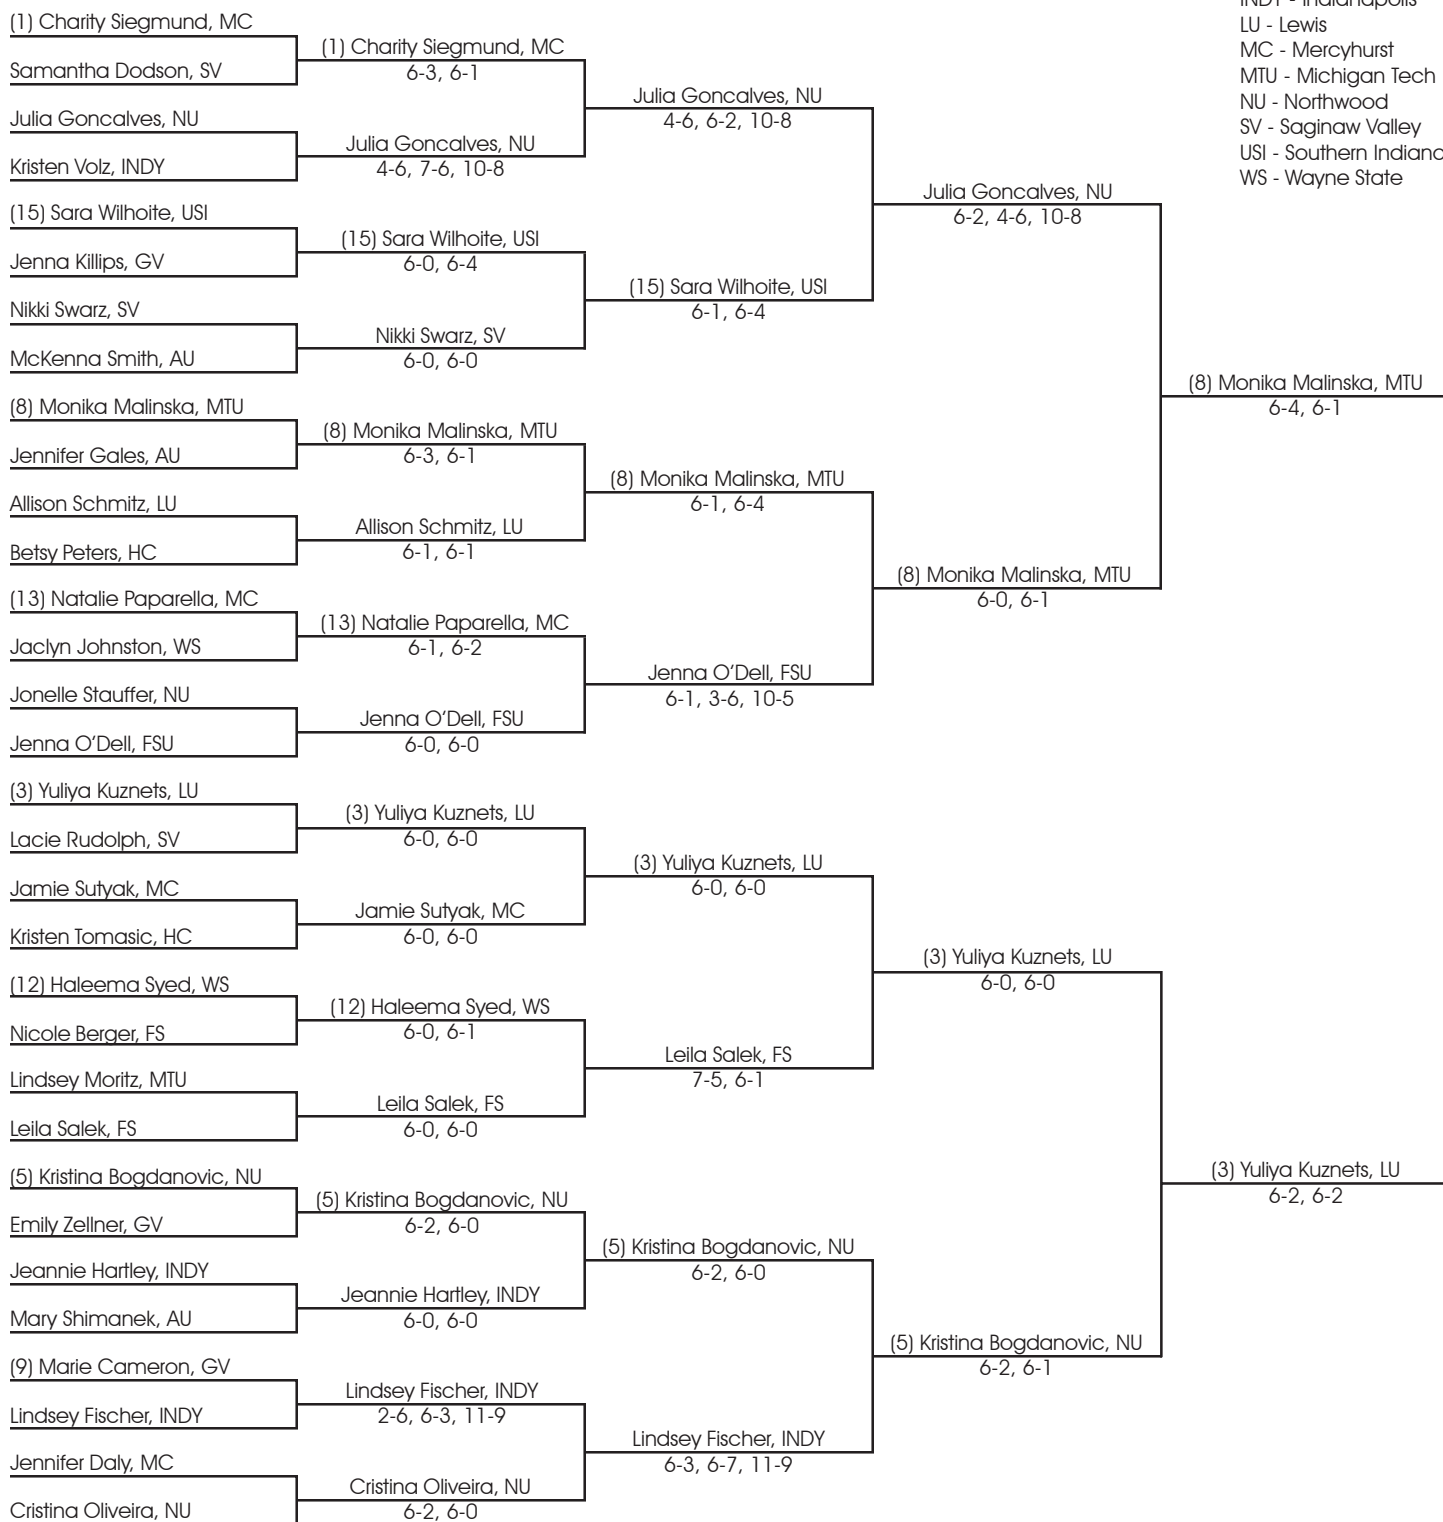

ITA Great Lakes Women's Division II Championship

Hosted By Northwood University

Singles Draw - Top Half

AU - Ashland
 FSU - Ferris State
 GV - Grand Valley
 HC - Hillsdale
 INDY - Indianapolis
 LU - Lewis
 MC - Mercyhurst
 MTU - Michigan Tech
 NU - Northwood
 SV - Saginaw Valley
 USI - Southern Indiana
 WS - Wayne State

Seeded Players:

- | | | | |
|----------------------------------|-------------------------------------|-----------------------------------|-------------------------------------|
| 1. Charity Siegmund, Mercyhurst | 5. Kristina Bogdanovic, Northwood | 9. Marie Cameron, Grand Valley | 13. Natalie Paparella, Mercyhurst |
| 2. Sue Rossano, Northwood | 6. Molly Basha, Ferris State | 10. Marissa Muchow, Ferris State | 14. Ashley Liles, Indianapolis |
| 3. Yuliya Kuznets, Lewis | 7. Aijana Otunchieva, Michigan Tech | 11. Allison Koopsen, Grand Valley | 15. Sara Wilhoite, Southern Indiana |
| 4. Natalya Natyshak, Wayne State | 8. Monika Malinska, Michigan Tech | 12. Haleema Syed, Wayne State | 16. Jessie Miller, Hillsdale |

ITA Great Lakes Women's Division II Championship

Hosted By Northwood University

Singles Draw - Bottom Half

AU - Ashland
 FSU - Ferris State
 GV - Grand Valley
 HC - Hillsdale
 INDY - Indianapolis
 LU - Lewis
 MC - Mercyhurst
 MTU - Michigan Tech
 NU - Northwood
 SV - Saginaw Valley
 USI - Southern Indiana
 WS - Wayne State