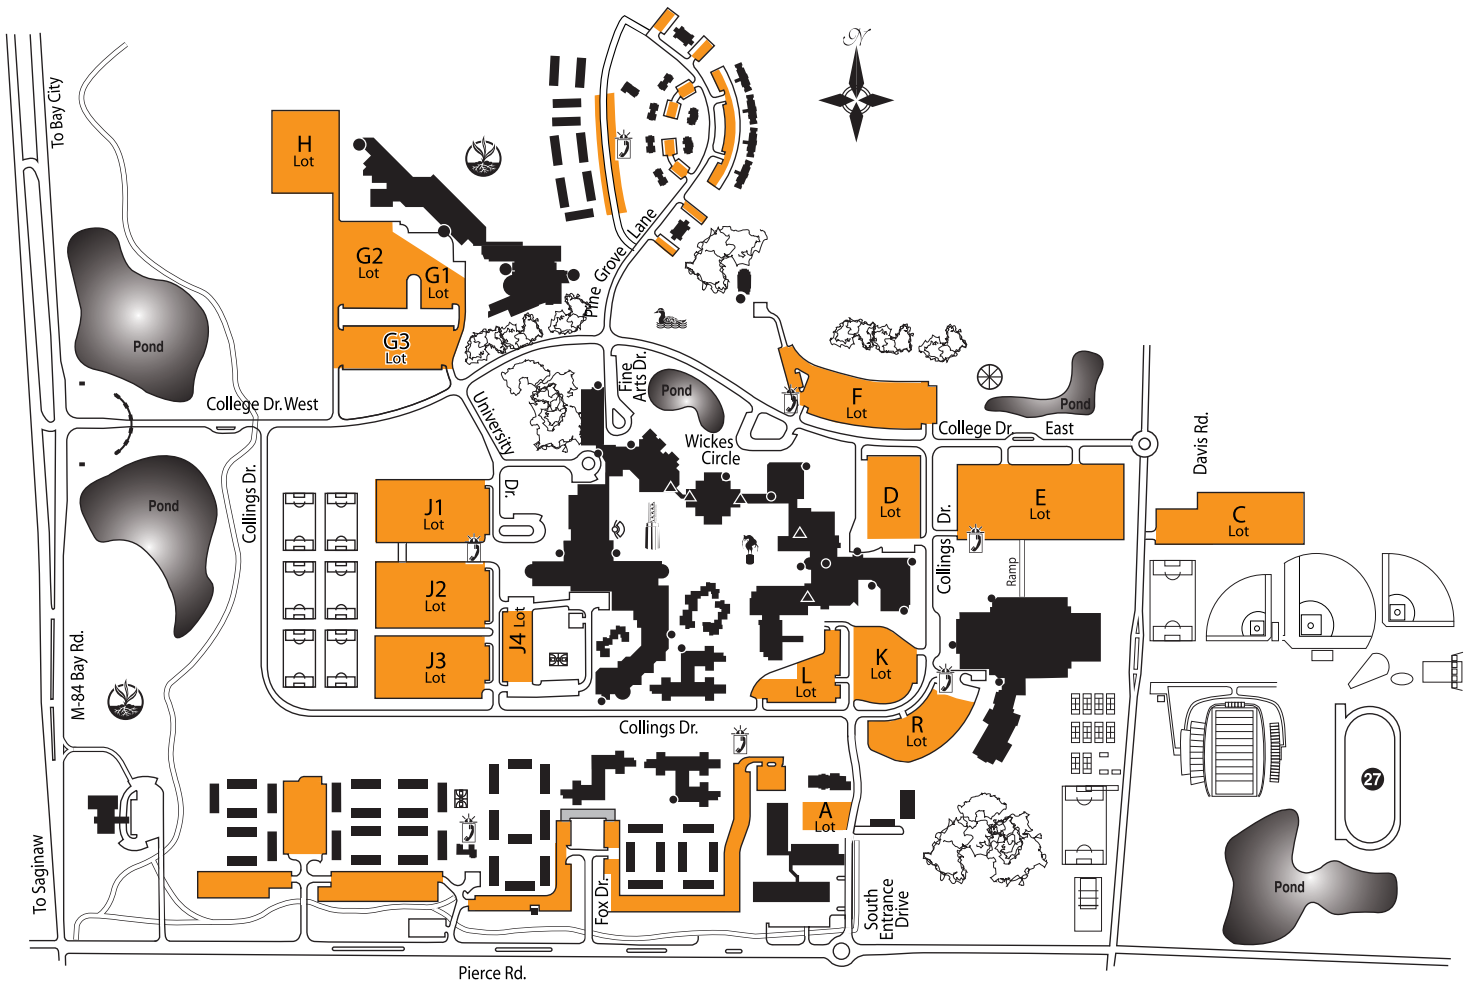

Designated Smoking Areas

are indicated in orange on the map below.

Smoking is prohibited on campus except in residential parking lots and lettered parking lots. However, in no case can smoking in residential and lettered parking lots take place within 25 feet of any building.